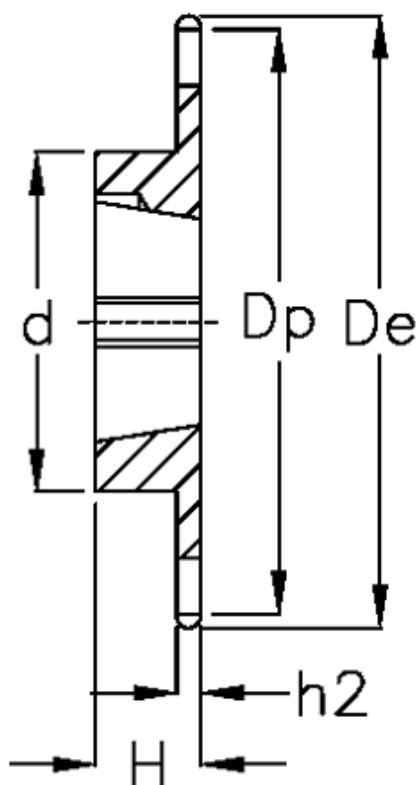

Data Sheet

Article number: 616031006040

Description: Taperbored sprocket 10 B-1 Z=40 simplex
for bushing 2012

Measures

C	= 1.6
d	= 100
De	= 209.3
Dp	= 202.34
For bush	= 2012
For chain size	= 5/8" x 3/8"
For chain type	= 10 B-1
H	= 35

h1	= 9.1
Material	= Stål
Number of teeth	= 40